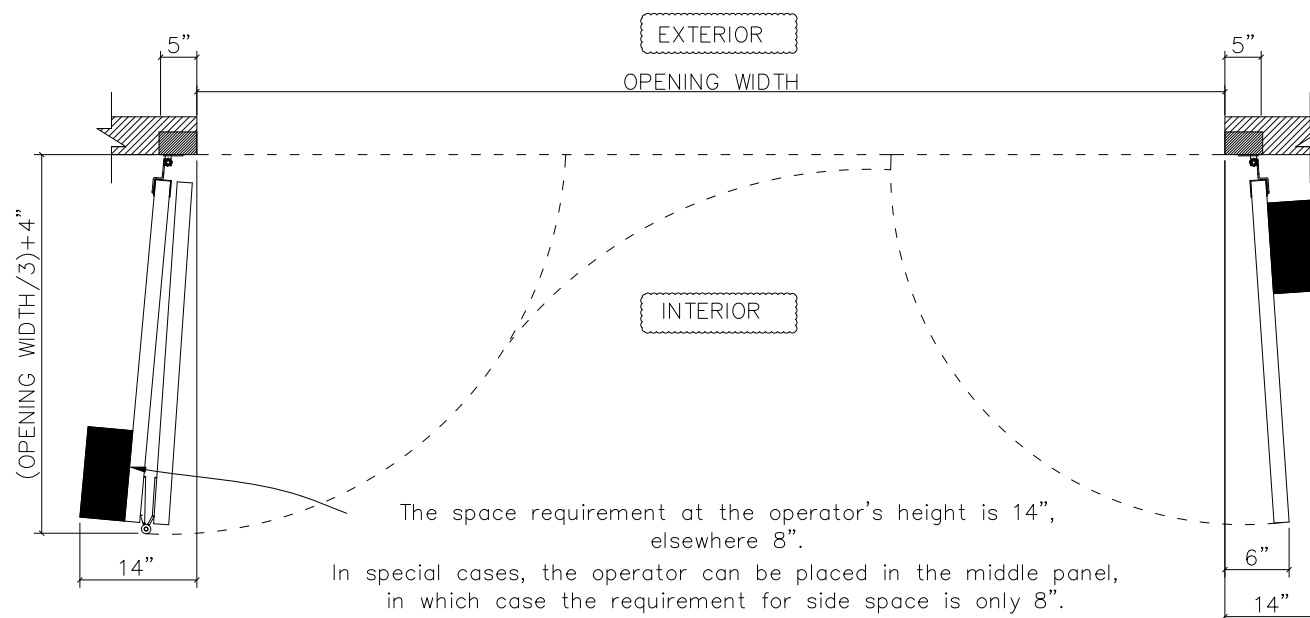

3-PANEL FOLDING DOOR OPENING, GUIDE TRACK

OPENING WIDTH 7' 11" – 11' 11"

ALL MOUNTING SURFACES NEED TO BE FLUSH WITH EACH OTHER.

OPENING MEASUREMENTS MUST NOT VARY MORE THAN 1/2".

DOOR CAN BE MOUNTED TO:
STEEL / WOOD / CONCRETE