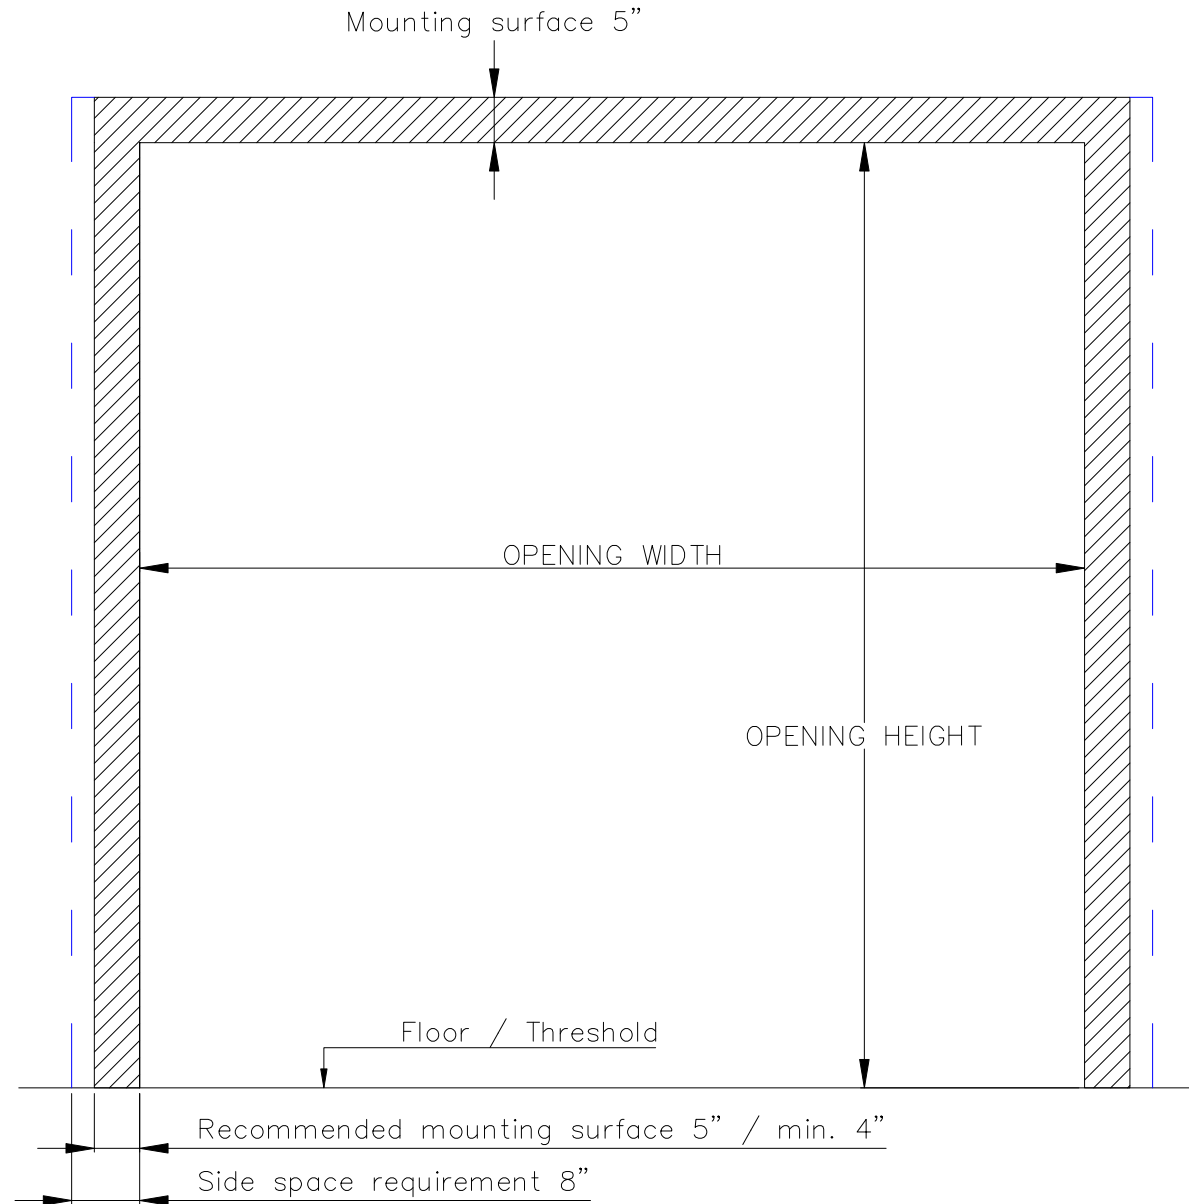

3-PANEL FOLDING DOOR OPENING, GUIDE TRACK

OPENING WIDTH 7' 11" – 11' 11"

ALL MOUNTING SURFACES NEED TO BE FLUSH WITH EACH OTHER.

OPENING MEASUREMENTS MUST NOT VARY MORE THAN 1/2".

DOOR CAN BE MOUNTED TO:
STEEL / WOOD / CONCRETE