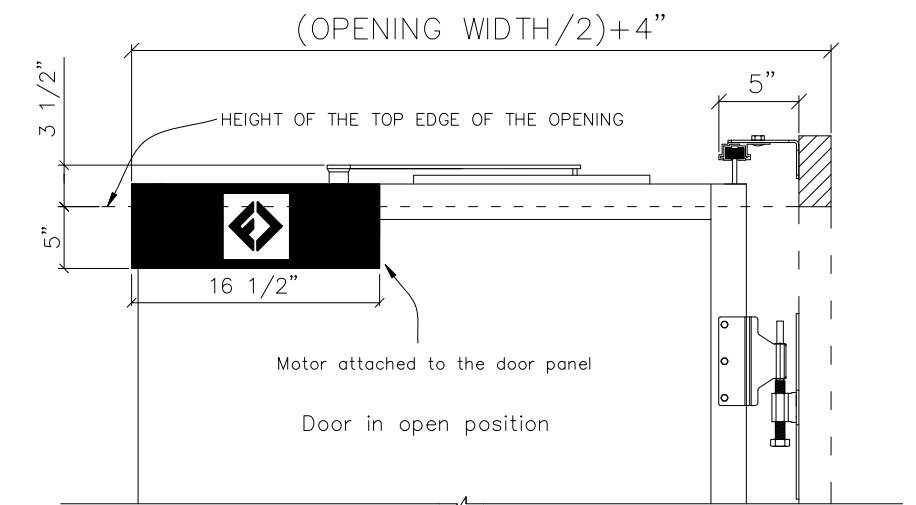

3-PANEL FOLDING DOOR OPENING, GUIDE TRACK

OPENING WIDTH 7' 11" – 11' 11"

ALL MOUNTING SURFACES NEED TO BE FLUSH WITH EACH OTHER.

OPENING MEASUREMENTS MUST NOT VARY MORE THAN 1/2".

DOOR CAN BE MOUNTED TO:
STEEL / WOOD / CONCRETE