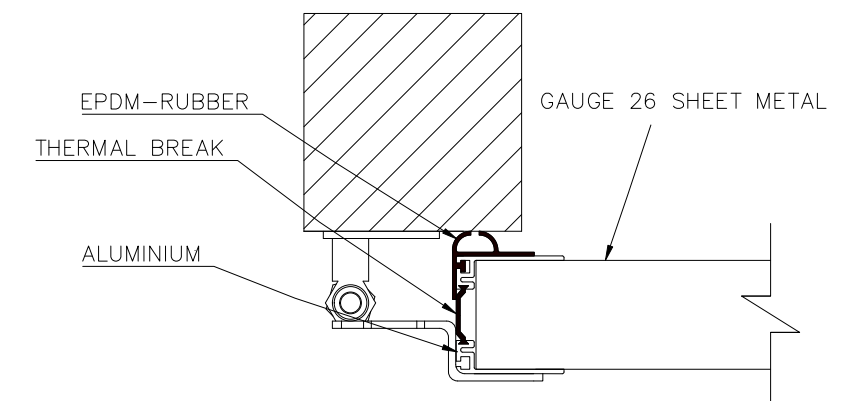

SEALING AGAINST THE FRAME

FRAMING INSTRUCTION	DATE: 10/2024	3-PANEL
FINDOOR INDUSTRIAL INC		461075 Hwy 771 Westerose, AB, T0C 2V0 info@findoor.ca 1-866-338-8308 www.findoor.ca