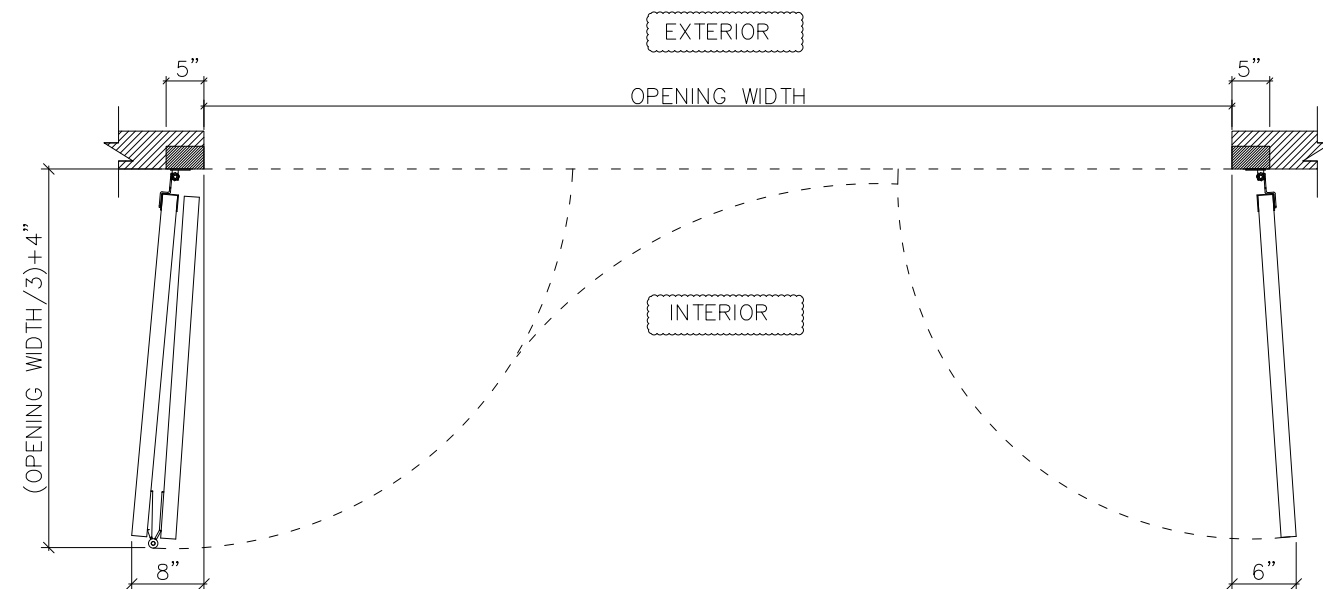

3-PANEL FOLDING DOOR OPENING, GUIDE TRACK

OPENING WIDTH 7' 11" – 11' 11"

ALL MOUNTING SURFACES NEED TO BE FLUSH WITH EACH OTHER.

OPENING MEASUREMENTS MUST NOT VARY MORE THAN 1/2".

DOOR CAN BE MOUNTED TO:
STEEL / WOOD / CONCRETE