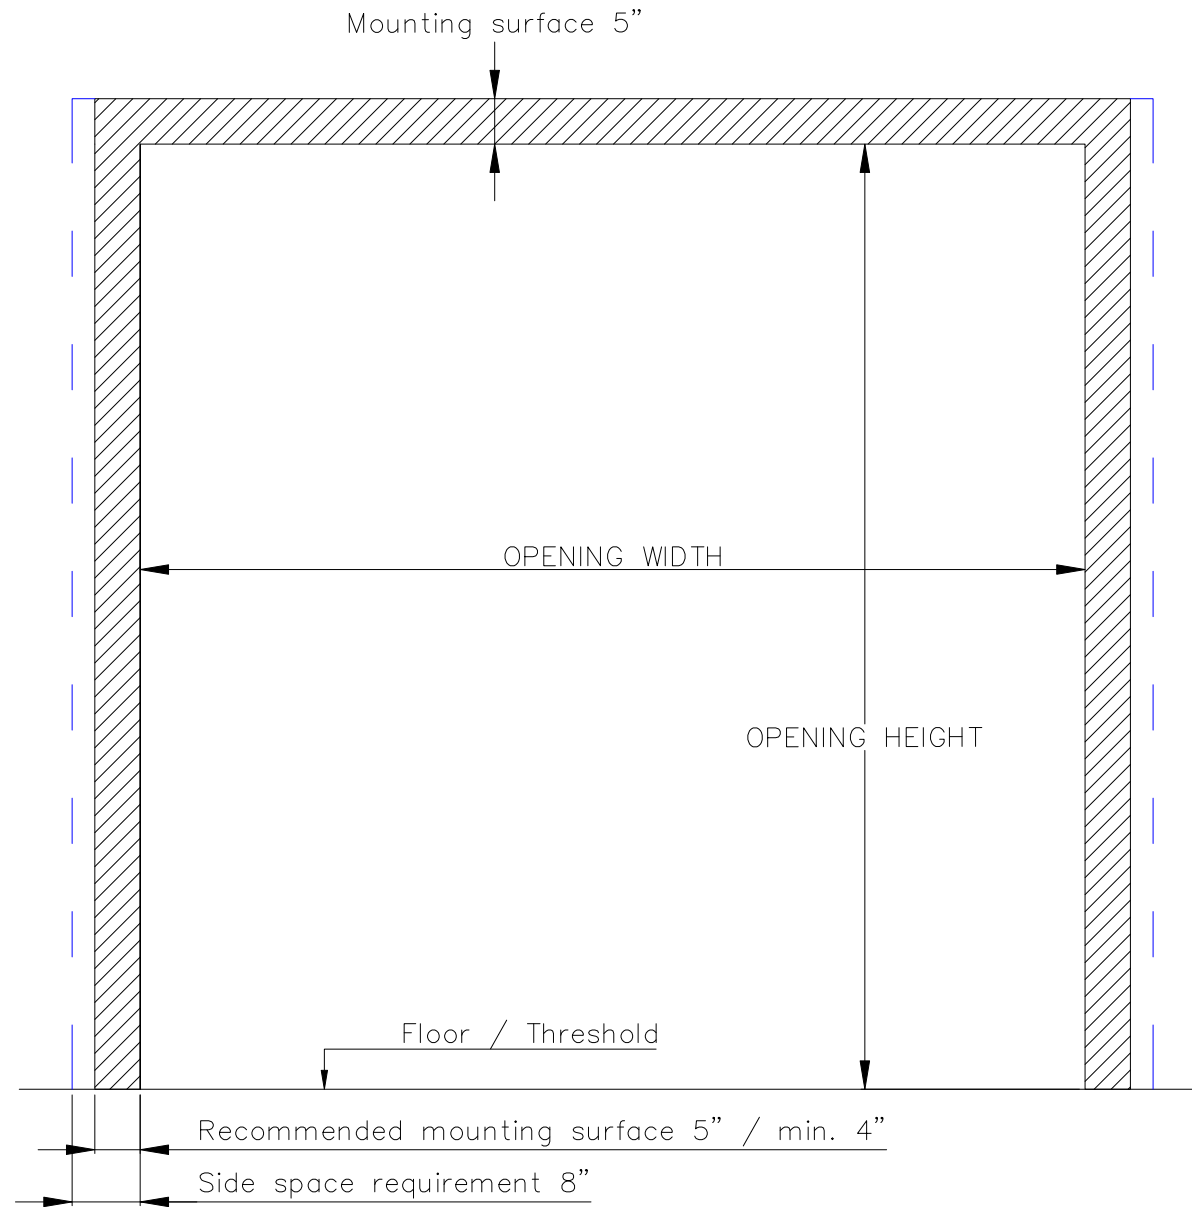

3-PANEL FOLDING DOOR OPENING, GUIDE TRACK

OPENING WIDTH 7' 11" – 11' 11"

ALL MOUNTING SURFACES NEED TO BE FLUSH WITH EACH OTHER.

OPENING MEASUREMENTS MUST NOT VARY MORE THAN 1/2".

DOOR CAN BE MOUNTED TO:
STEEL / WOOD / CONCRETE