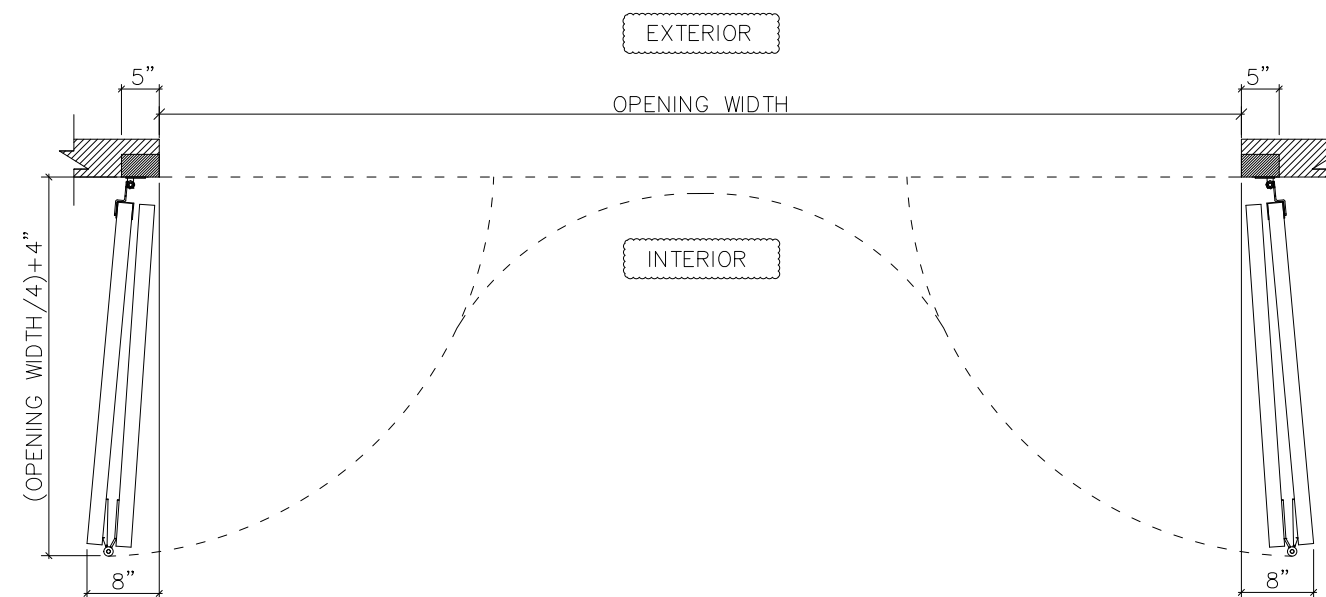

4-PANEL FOLDING DOOR OPENING, CARRYING TRACK

OPENING WIDTH 11' 11" – 16'

ALL MOUNTING SURFACES NEED TO BE FLUSH WITH EACH OTHER.

OPENING MEASUREMENTS MUST NOT VARY MORE THAN 1/2".

DOOR CAN BE MOUNTED TO:
STEEL / WOOD / CONCRETE