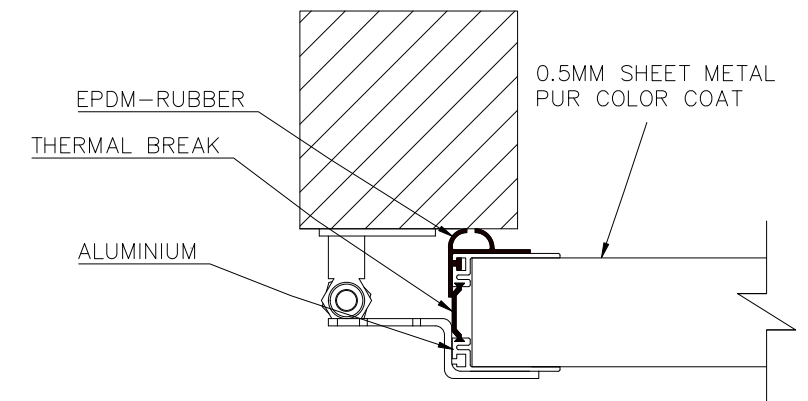

SEALING AGAINST THE FRAME

FRAMING INSTRUCTION	DATE: 10/2024	4-PANEL
FINDOOR INDUSTRIAL INC		461075 Hwy 771 Westerose, AB, T0C 2V0 info@findoor.ca 1-866-338-8308 www.findoor.ca