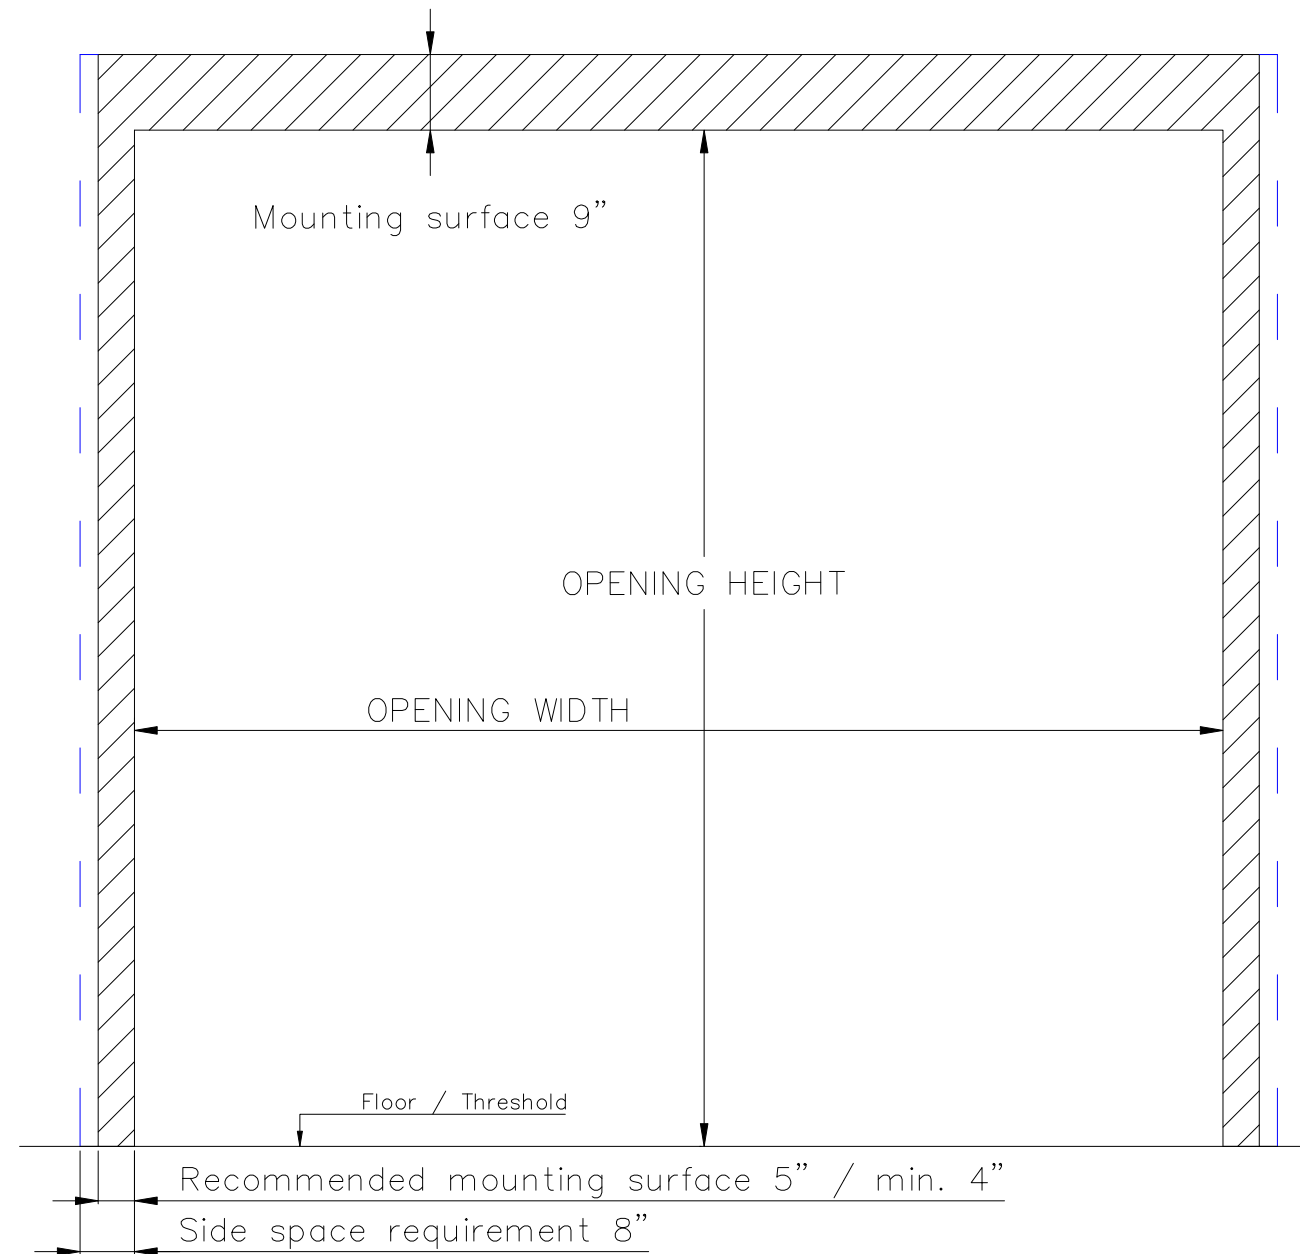

4-PANEL FOLDING DOOR OPENING, CARRYING TRACK

OPENING WIDTH 11' 11" – 16'

ALL MOUNTING SURFACES NEED TO BE FLUSH WITH EACH OTHER.

OPENING MEASUREMENTS MUST NOT VARY MORE THAN 1/2".

DOOR CAN BE MOUNTED TO:
STEEL / WOOD / CONCRETE