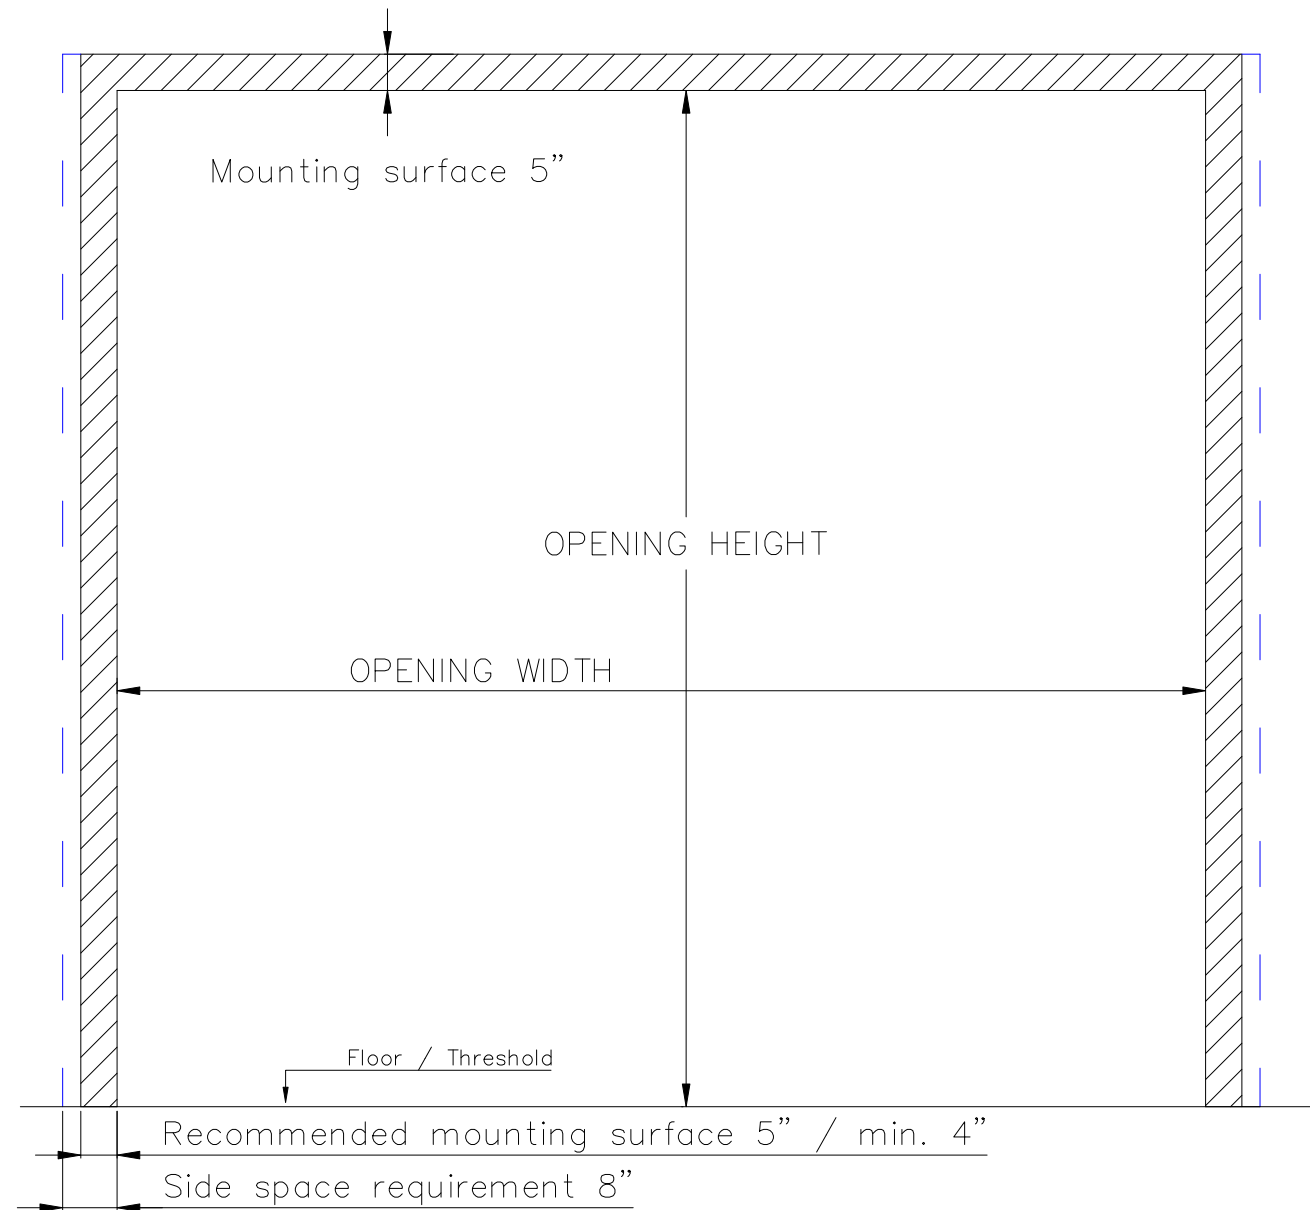

### 4-PANEL FOLDING DOOR OPENING, GUIDE TRACK

OPENING WIDTH 11' 11" – 16'

ALL MOUNTING SURFACES NEED TO BE FLUSH WITH EACH OTHER.

OPENING MEASUREMENTS MUST NOT VARY MORE THAN 1/2".

DOOR CAN BE MOUNTED TO:  
STEEL / WOOD / CONCRETE