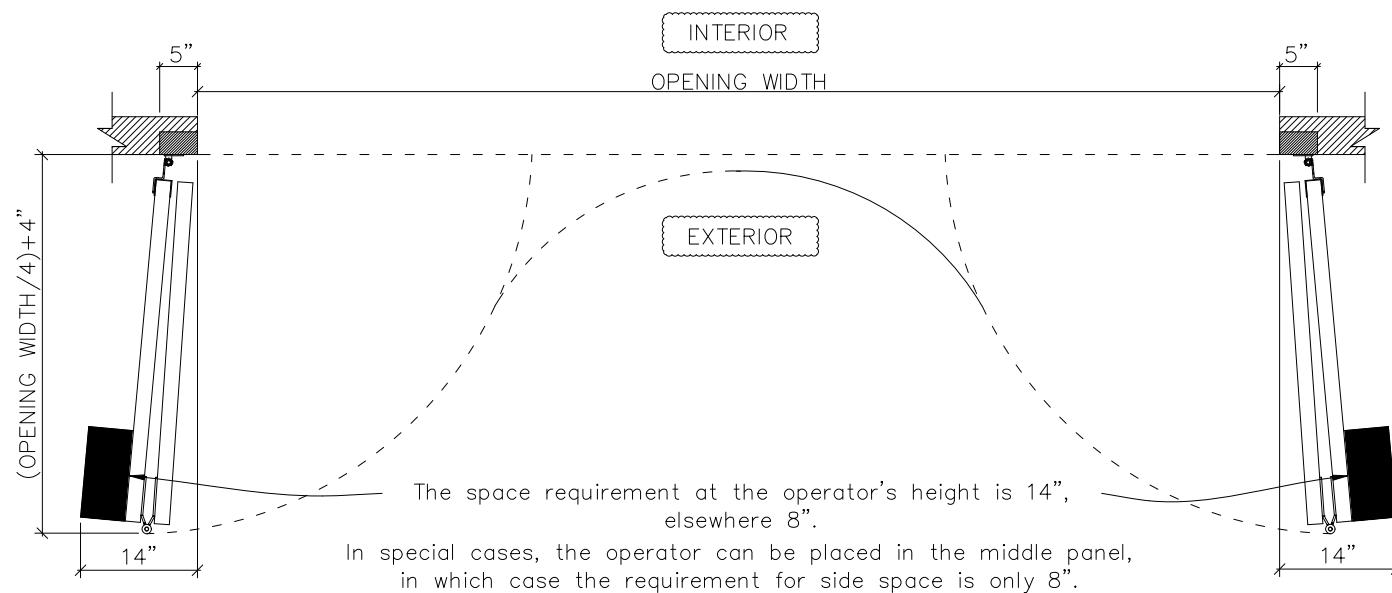

### 4-PANEL FOLDING DOOR OPENING, GUIDE TRACK

OPENING WIDTH 11' 11" – 16'

ALL MOUNTING SURFACES NEED TO BE FLUSH WITH EACH OTHER.

OPENING MEASUREMENTS MUST NOT VARY MORE THAN 1/2".

DOOR CAN BE MOUNTED TO:  
STEEL / WOOD / CONCRETE