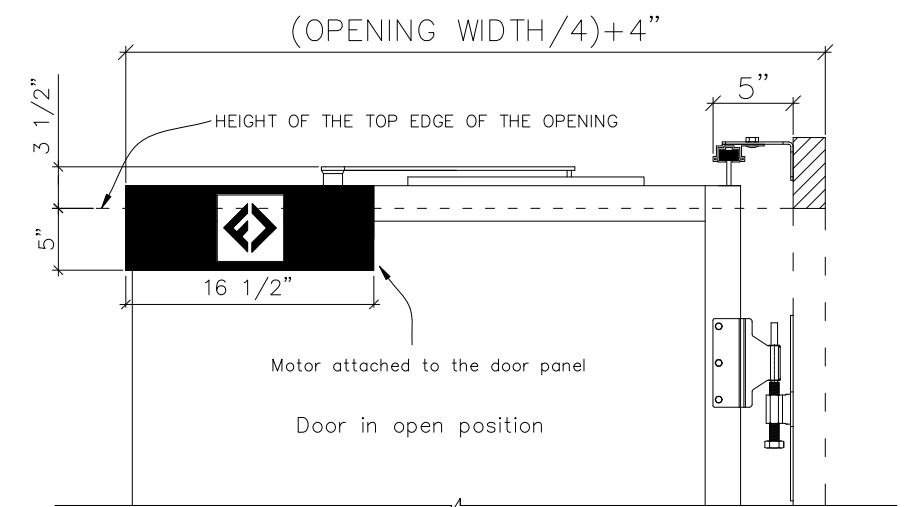

### 4-PANEL FOLDING DOOR OPENING, GUIDE TRACK

OPENING WIDTH 11' 11" – 16'

ALL MOUNTING SURFACES NEED TO BE FLUSH WITH EACH OTHER.

OPENING MEASUREMENTS MUST NOT VARY MORE THAN 1/2".

DOOR CAN BE MOUNTED TO:  
STEEL / WOOD / CONCRETE