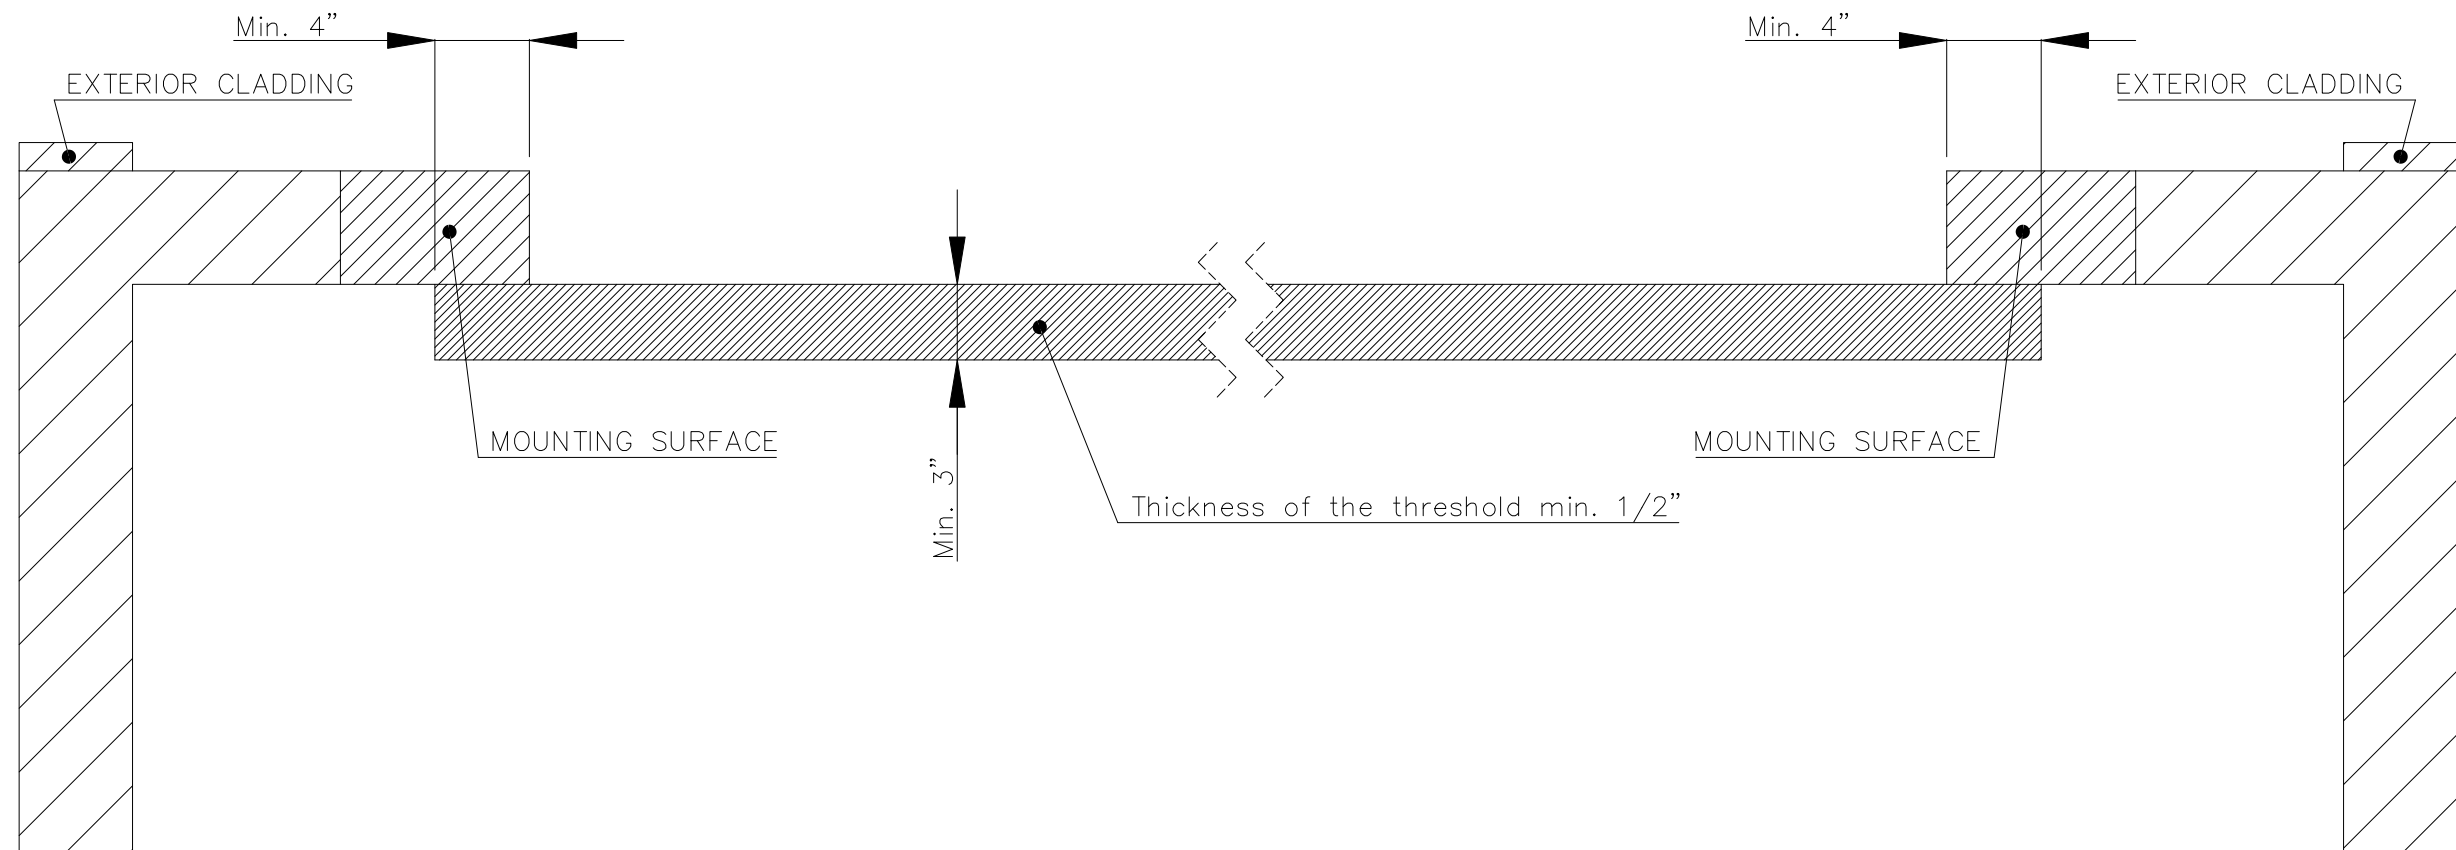

THRESHOLD FOR INSWING DOOR

THRESHOLD	DATE: 4/2024
FINDOOR INDUSTRIAL INC	461075 Hwy 771 Westerose, AB, T0C 2V0 info@findoor.ca 1-866-338-8308 www.findoor.ca